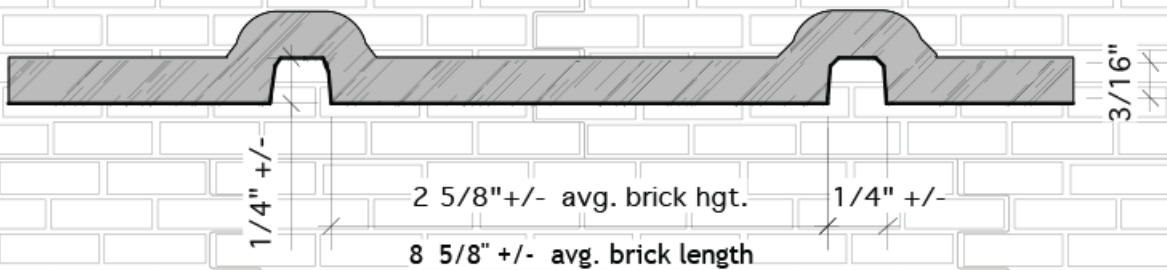

67 3/8" +/- max. width

42 1/4" +/- max. height

DIE CUT  
FINGER  
JOINTS  
TYPICAL

digitally printable!

Typ. Section

**PULP ART**  
**SURFACES**  
THE ONLY ECO WALL SKIN

**PAS011 "CLEAN" BRICK**  
67 3/8" x 42 1/4"  
Sheet Weight - 7.0 lbs +/-