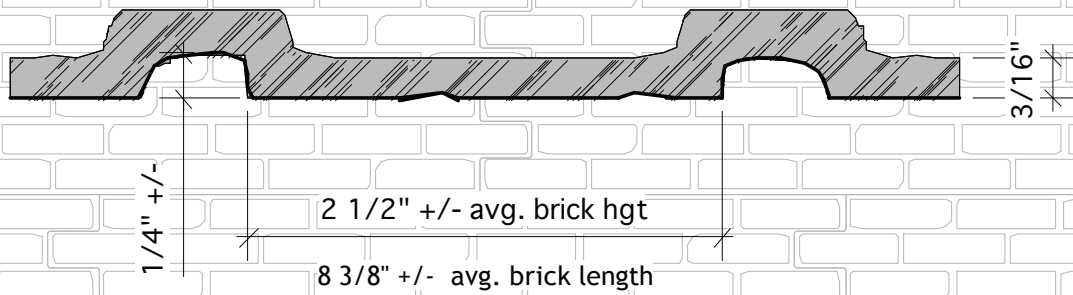

digitally printable!

Typ. Section

.41

PAS010 "RECYCLED" BRICK
 67 1/8" x 43 3/4"
 Sheet Weight - 7.5 lbs +/-

(818) 821-3103 f(888) 654-9325 www.pulpartsurfaces.com
 Pulp Art Surfaces, LLC / 4021 Radford Ave. Studio City, CA 91604