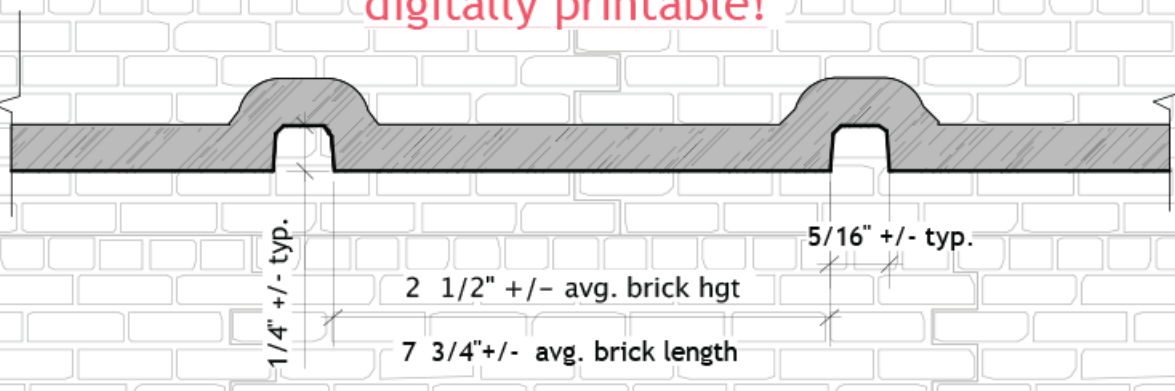

PAS 004 "new" New York Brick
digitally printable!

Typ. Section

PAS004 "NEW" NEW YORK BRICK
62 5/8" x 43"
Sheet Weight - 7.5 lbs +/-

(818) 821-3103 f(888) 654-9325 www.pulpartsurfaces.com
Pulp Art Surfaces, LLC / 4021 Radford Ave. Studio City, CA 91604